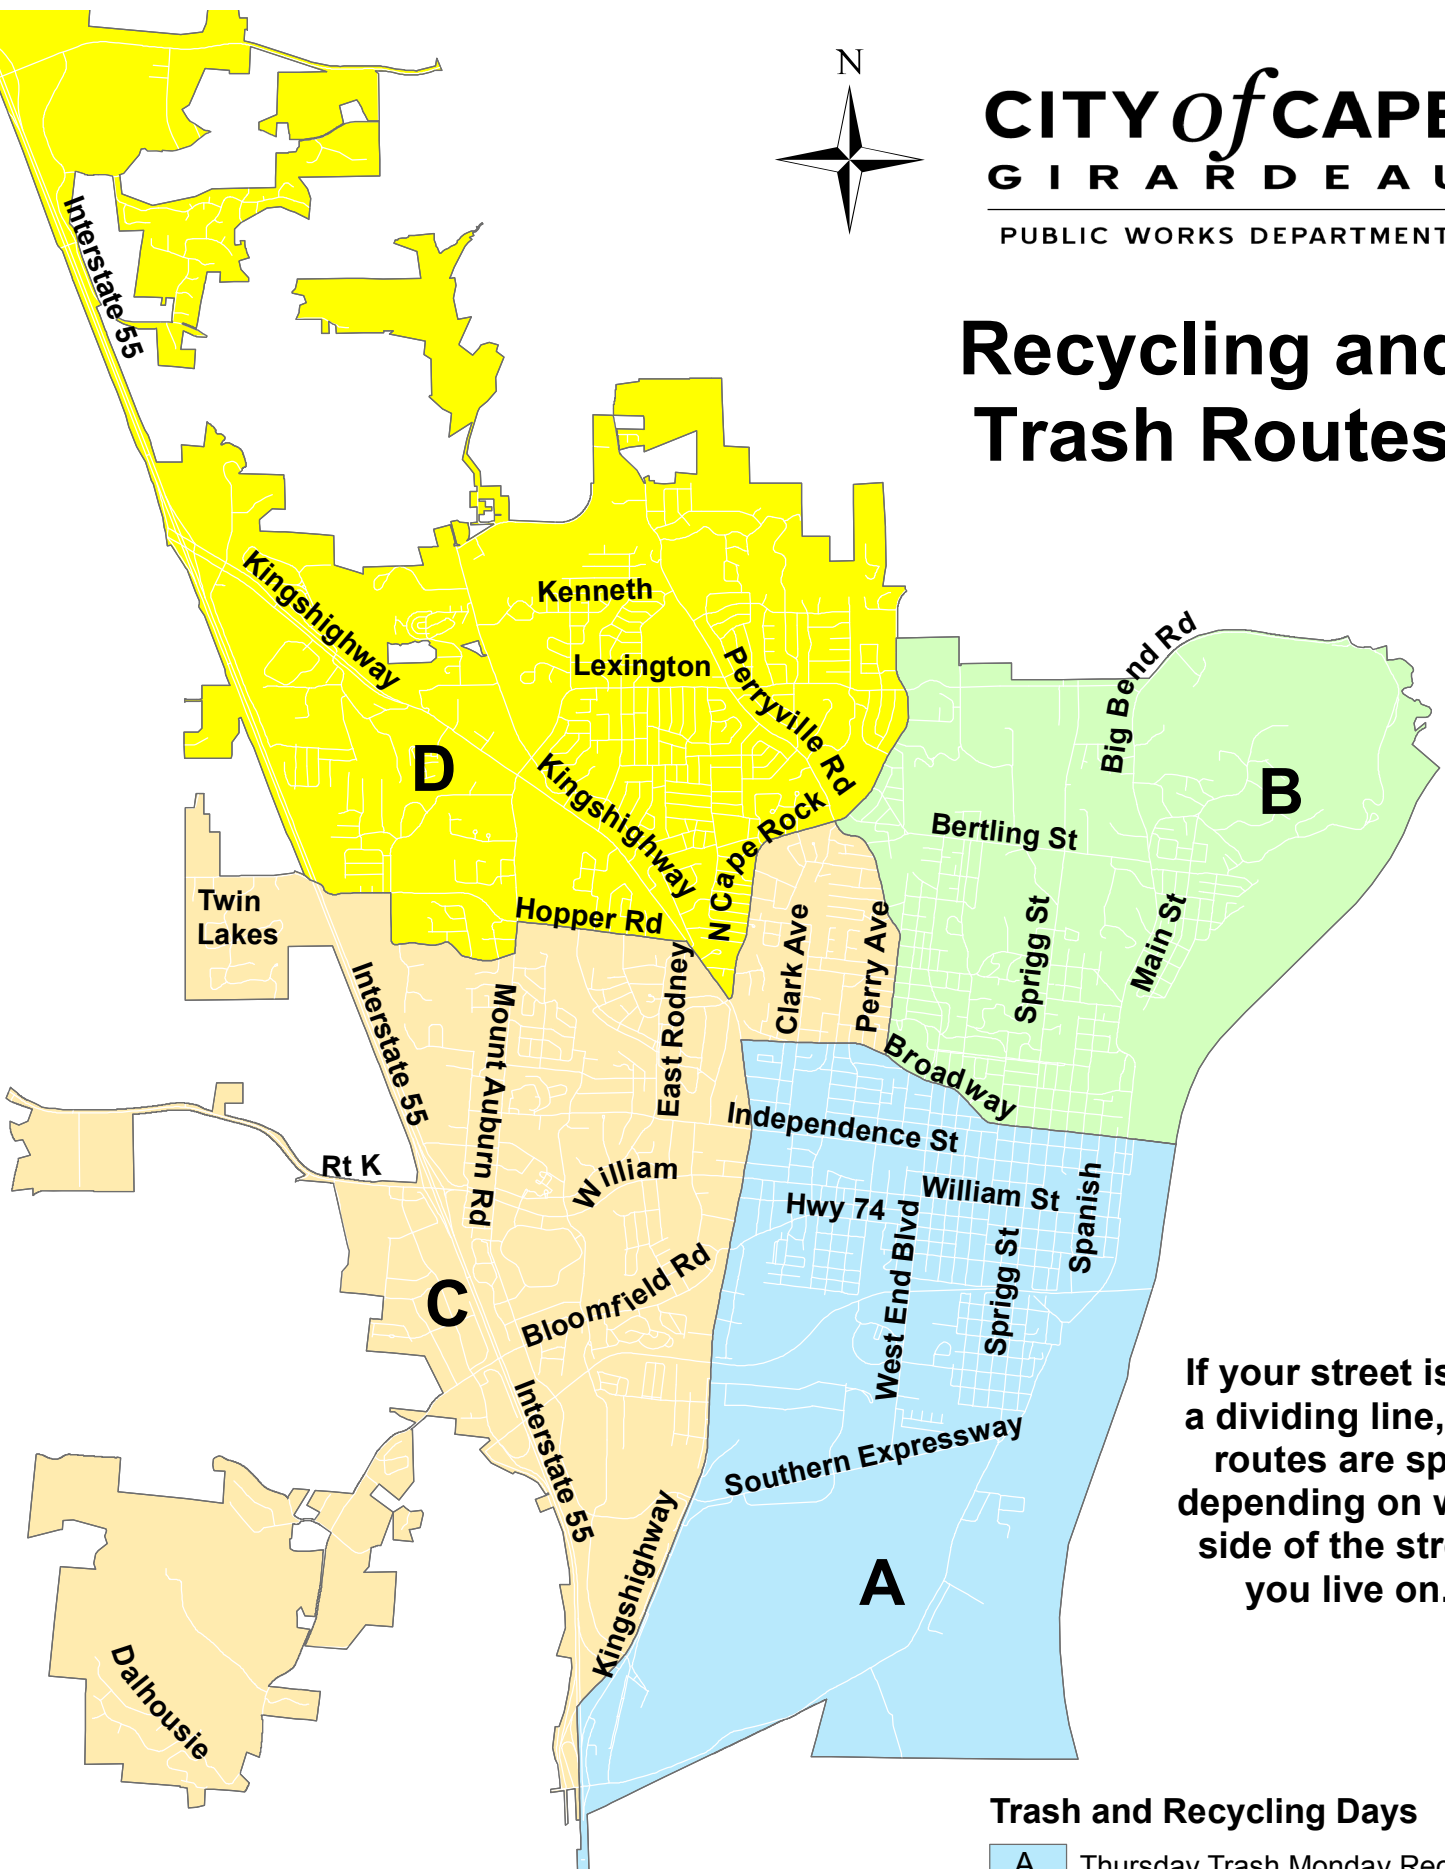

Recycling and Trash Routes

If your street is on a dividing line, the routes are split depending on what side of the street you live on.

Trash and Recycling Days

- A Thursday Trash Monday Recycling
- B Monday Trash Thursday Recycling
- C Friday Trash Tuesday Recycling
- D Tuesday Trash Friday Recycling