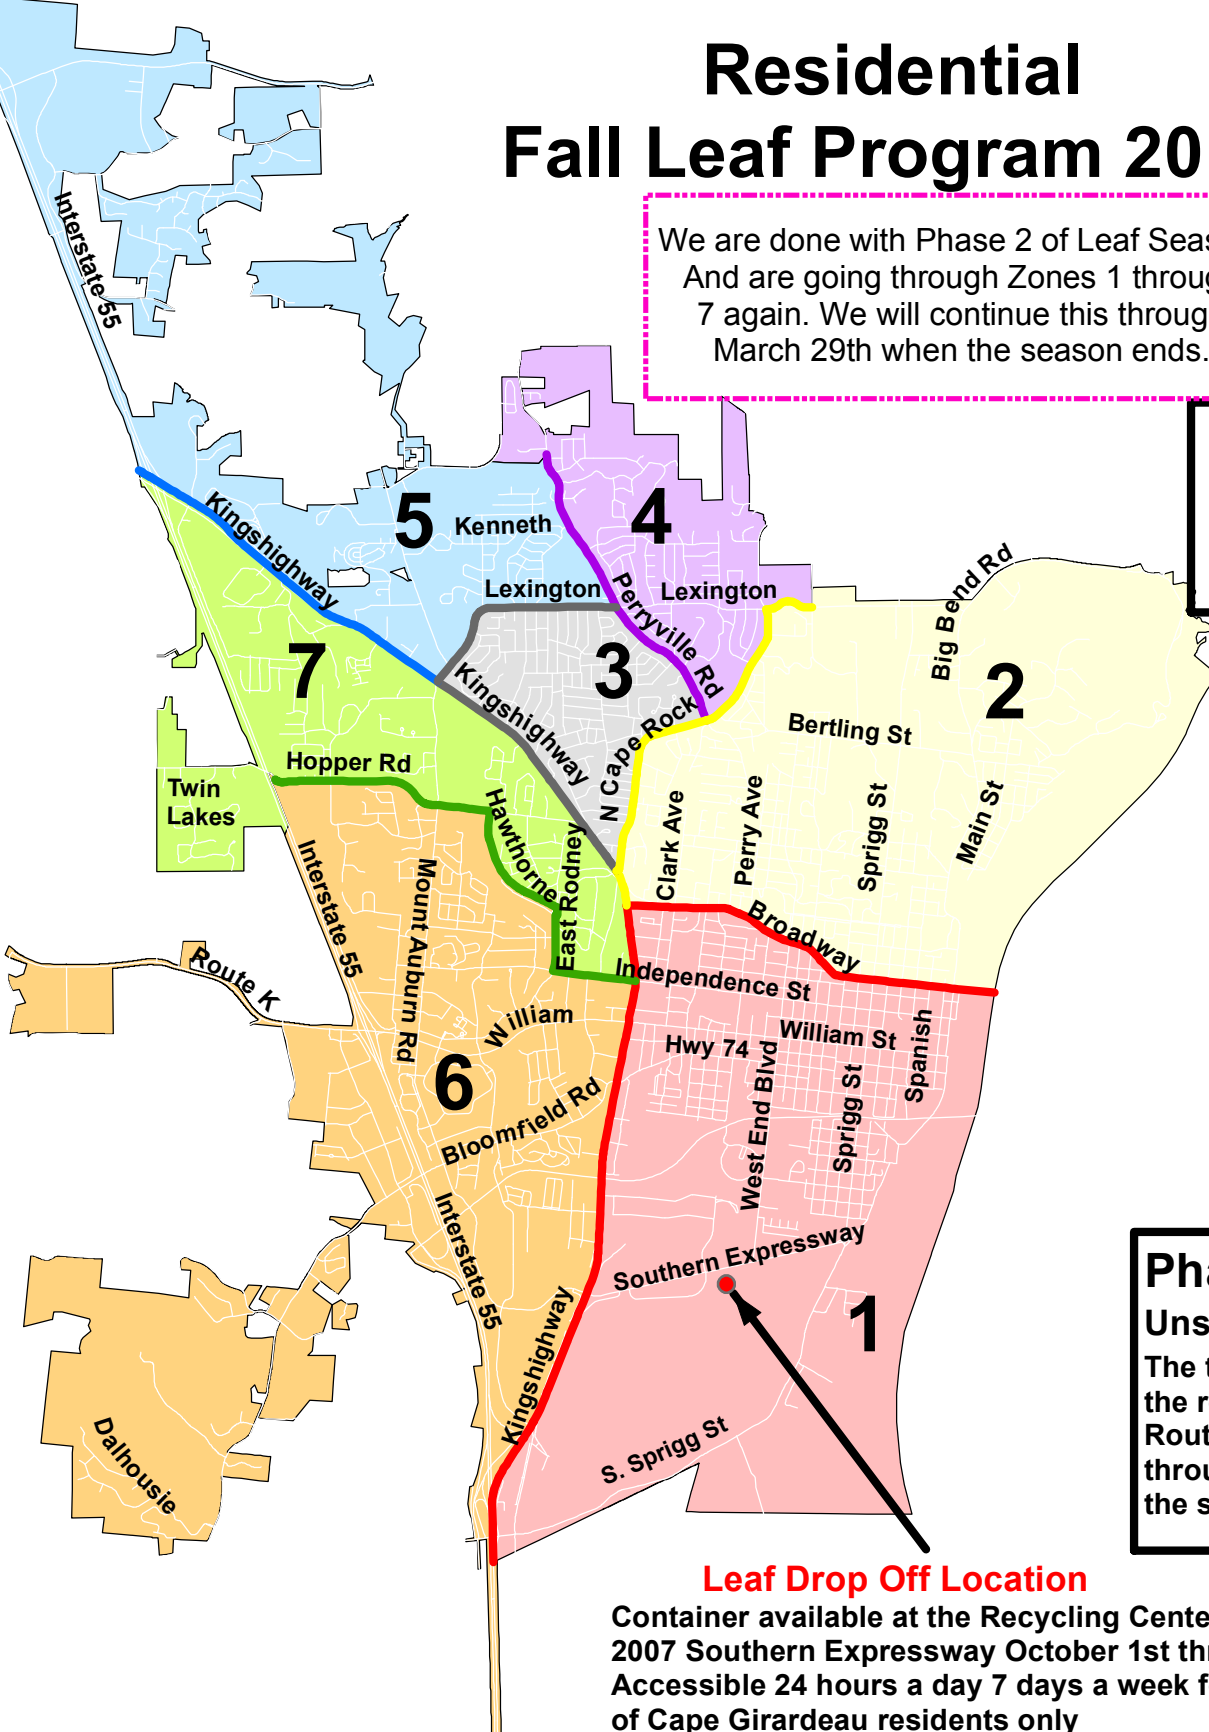

# Residential Fall Leaf Program 2018

We are done with Phase 2 of Leaf Season. And are going through Zones 1 through 7 again. We will continue this through March 29th when the season ends.

01/16/19  
Update

**Phase 1**  
**Unscheduled**  
 Begins 10/1 and runs through 10/31

**Phase 2**  
**Scheduled**

Leaf Routes 2018

	1 - 11/1-11/3
	2 - 11/4-11/14
	3 - 11/15-11/21
	4 - 11/24-11/30
	5 - 12/01-12/07
	6 - 12/08-12/14
	7 - 12/15-12/24

**Phase 3**  
**Unscheduled**  
 The truck will go through the routes beginning with Route 1. This will continue through March 29th when the season ends.

**Leaf Drop Off Location**

Container available at the Recycling Center  
 2007 Southern Expressway October 1st through March 29th  
 Accessible 24 hours a day 7 days a week for City of Cape Girardeau residents only

**If you have questions call Public Works at 339-6351**

More Leaf Season Information and completed routes can be found by following the links at [www.cityofcape.org/PublicWorks](http://www.cityofcape.org/PublicWorks) or follow us on facebook @capepublicworks