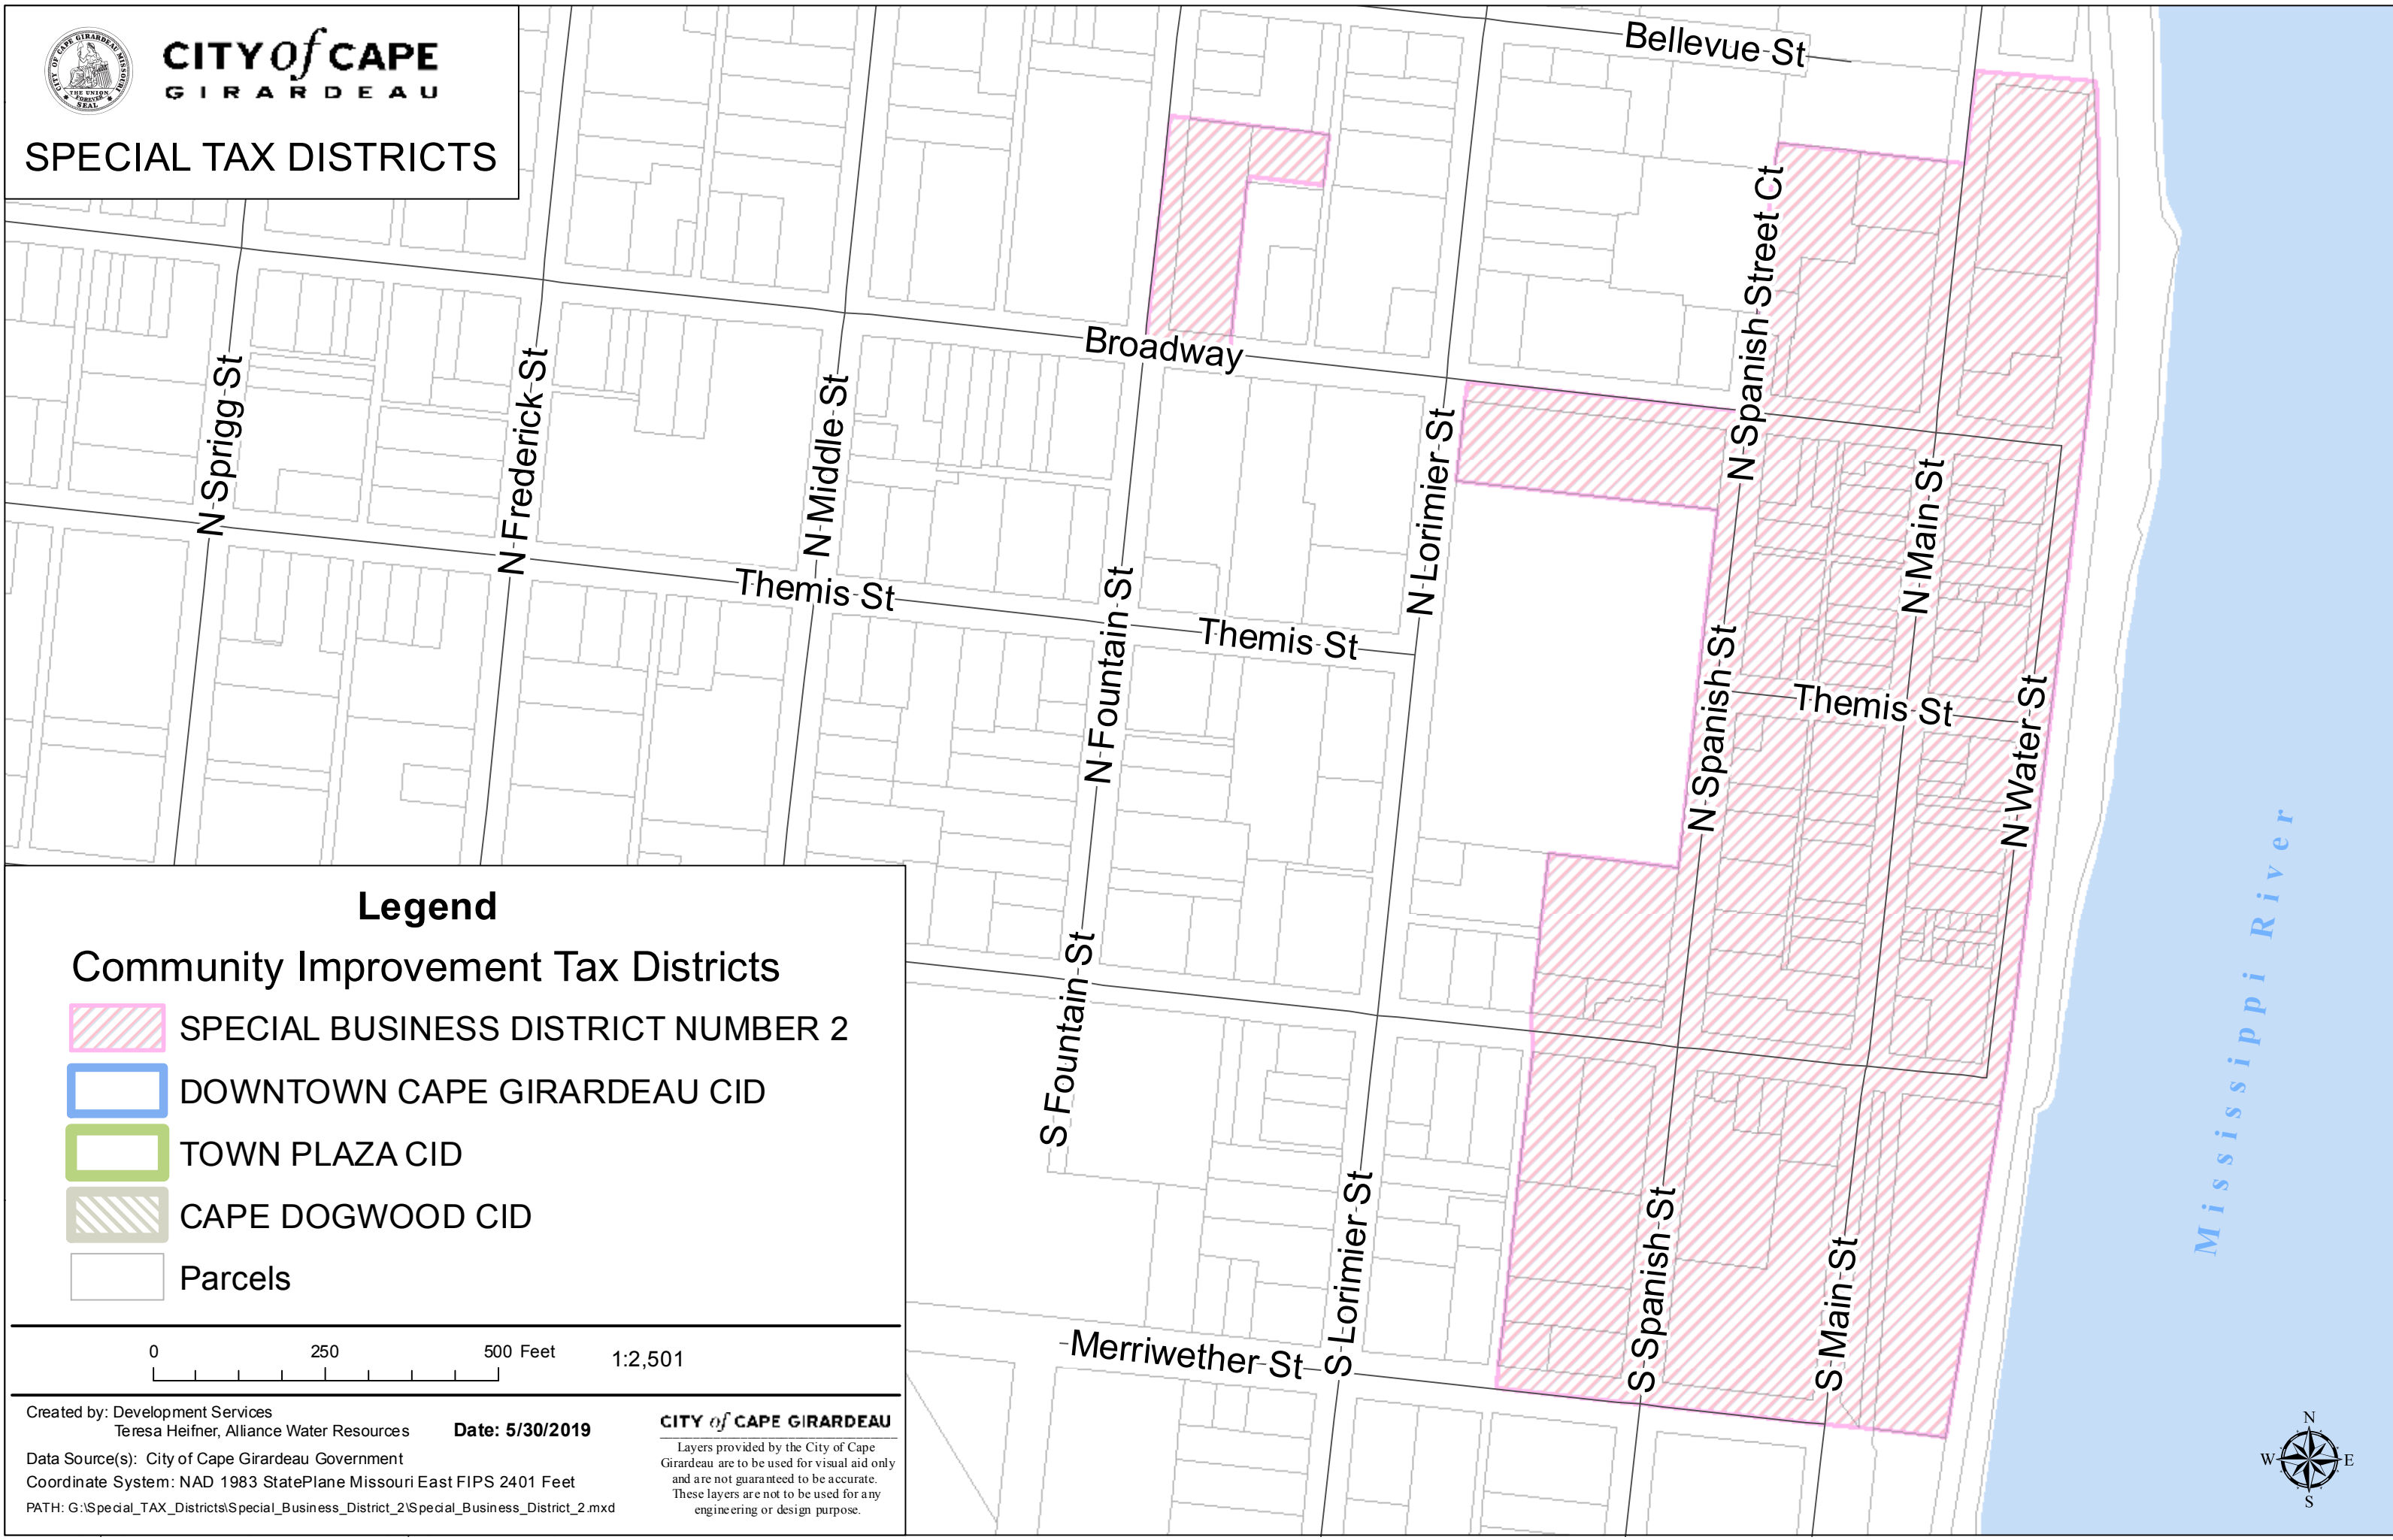

**CITY of CAPE GIRARDEAU**

**SPECIAL TAX DISTRICTS**

**Legend**

**Community Improvement Tax Districts**

-  SPECIAL BUSINESS DISTRICT NUMBER 2
-  DOWNTOWN CAPE GIRARDEAU CID
-  TOWN PLAZA CID
-  CAPE DOGWOOD CID
-  Parcels

Created by: Development Services  
 Teresa Heifner, Alliance Water Resources      **Date: 5/30/2019**  
 Data Source(s): City of Cape Girardeau Government  
 Coordinate System: NAD 1983 StatePlane Missouri East FIPS 2401 Feet  
 PATH: G:\Special\_TAX\_Districts\Special\_Business\_District\_2\Special\_Business\_District\_2.mxd

*Mississippi River*