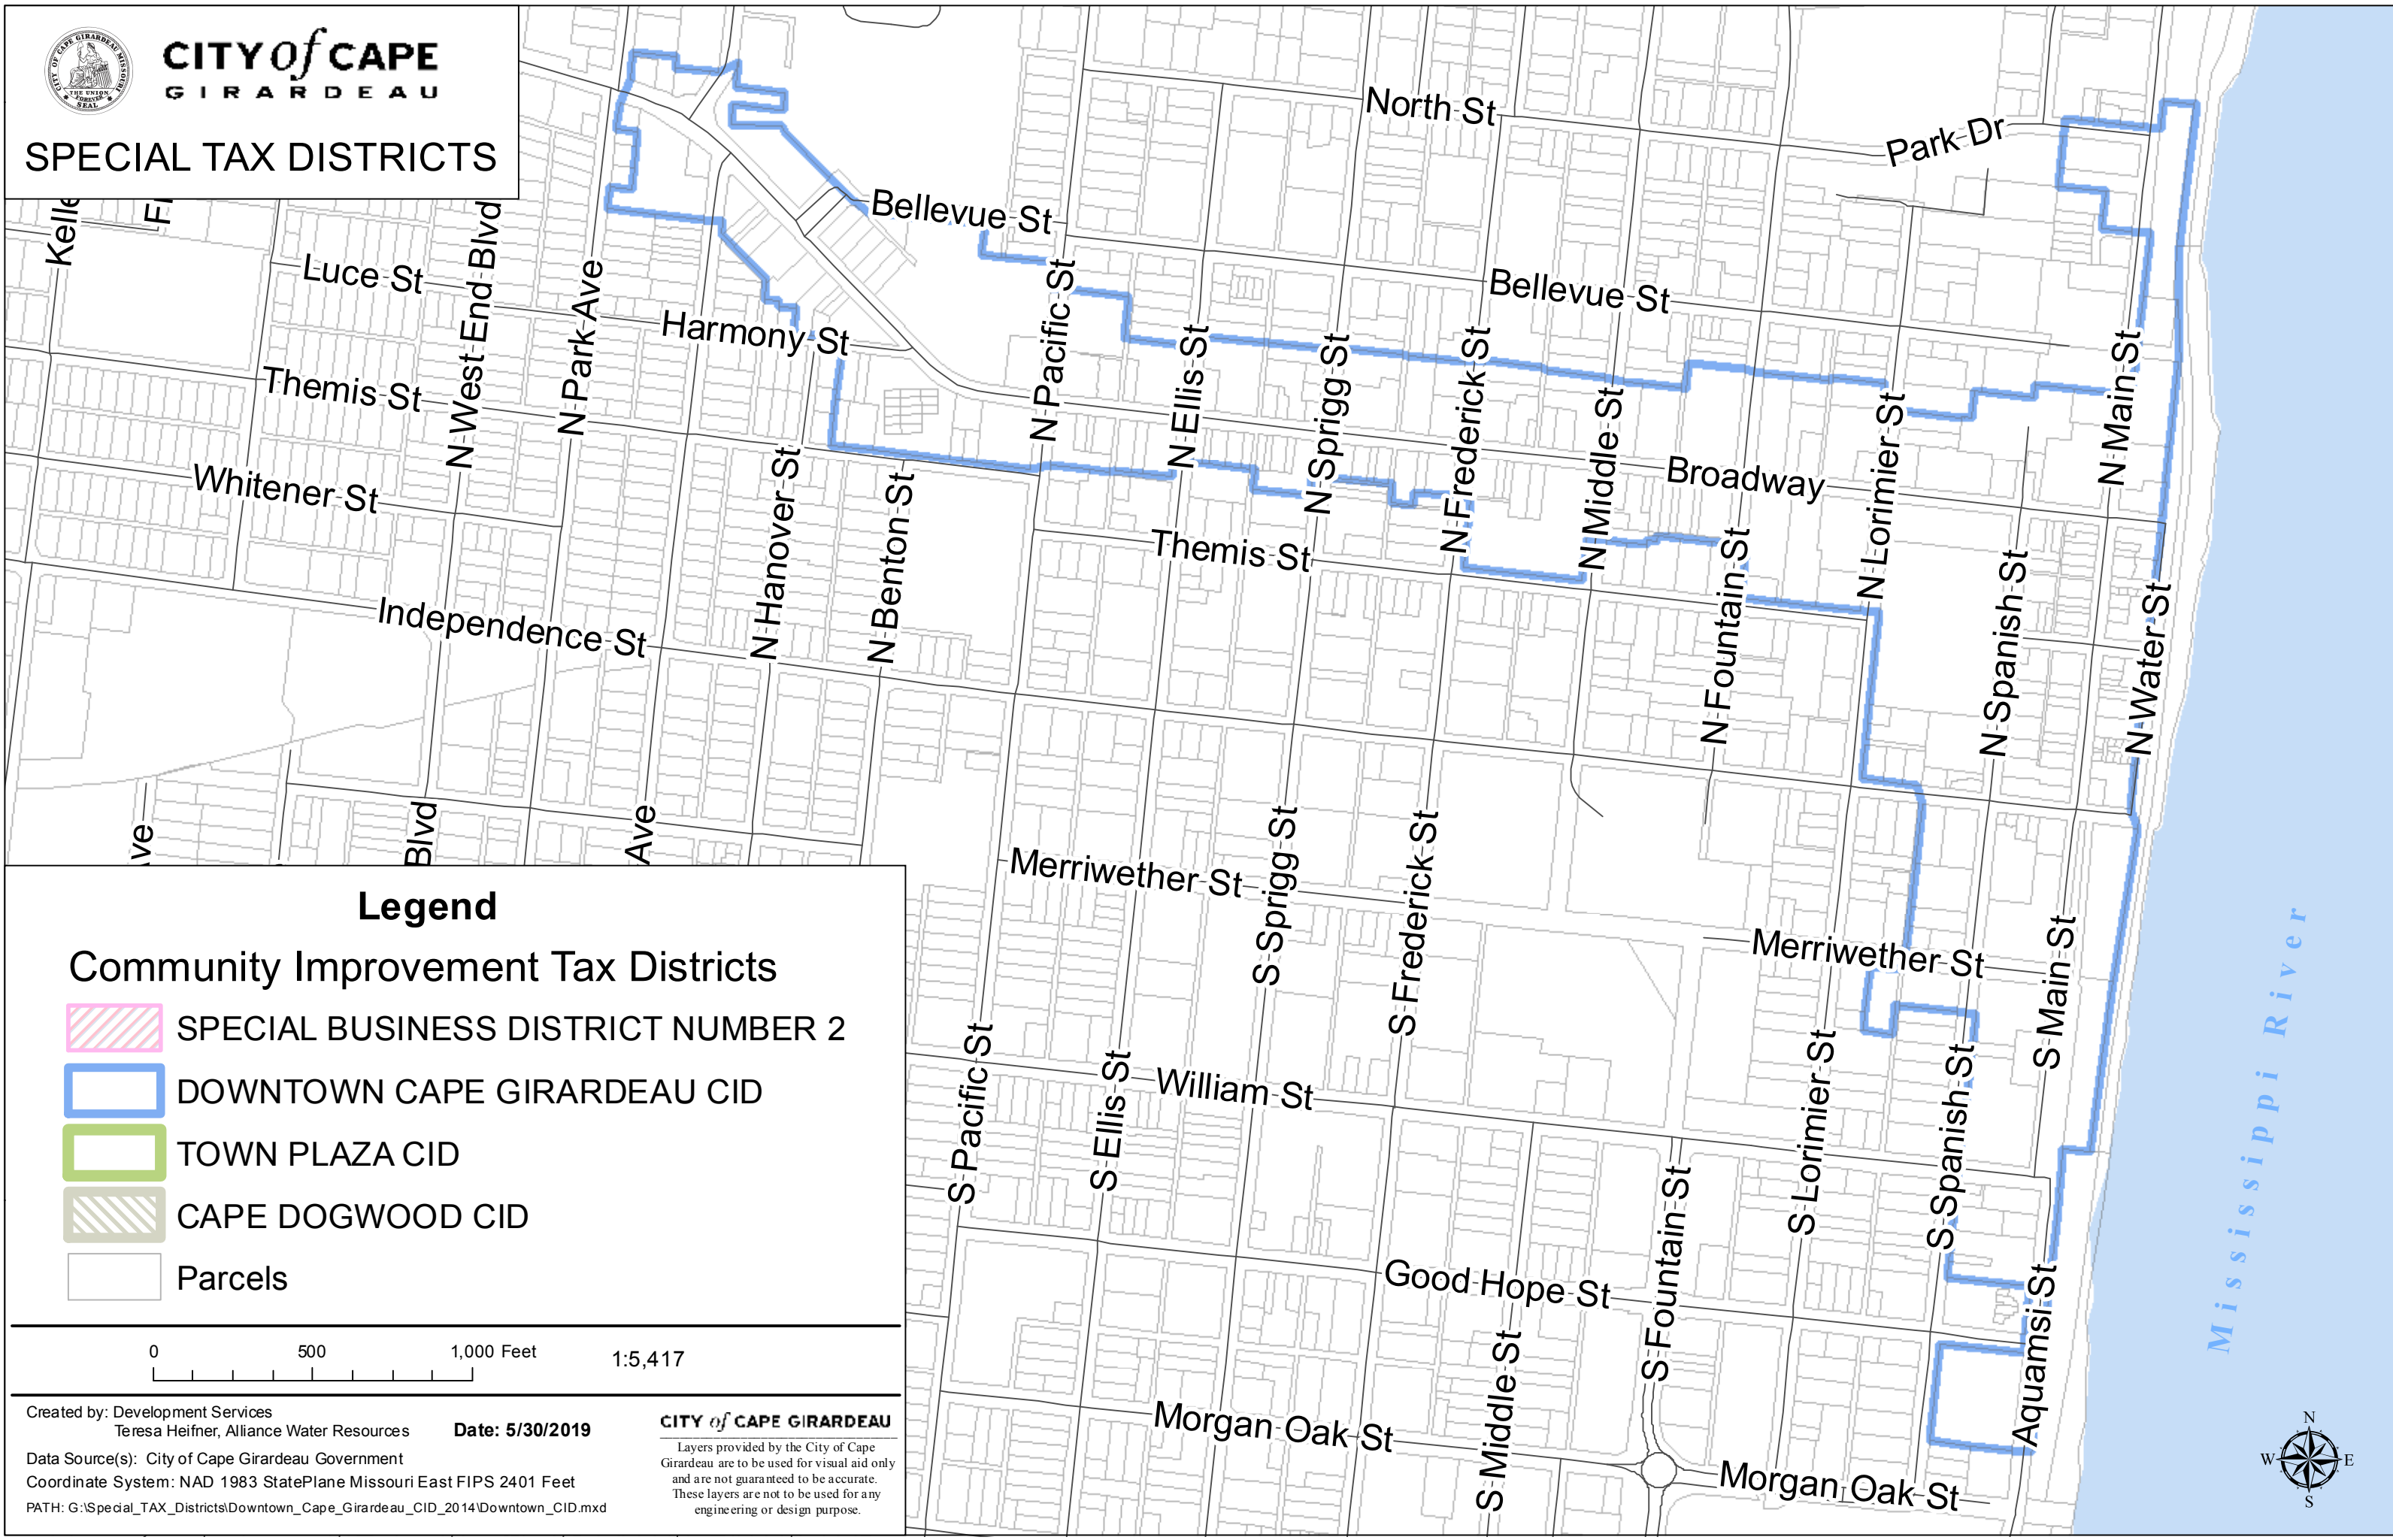

CITY of CAPE GIRARDEAU

SPECIAL TAX DISTRICTS

Legend

-  SPECIAL BUSINESS DISTRICT NUMBER 2
-  DOWNTOWN CAPE GIRARDEAU CID
-  TOWN PLAZA CID
-  CAPE DOGWOOD CID
-  Parcels

Created by: Development Services
Teresa Heifner, Alliance Water Resources

Date: 5/30/2019

CITY of CAPE GIRARDEAU

Layers provided by the City of Cape Girardeau are to be used for visual aid only and are not guaranteed to be accurate. These layers are not to be used for any engineering or design purpose.

Data Source(s): City of Cape Girardeau Government
Coordinate System: NAD 1983 StatePlane Missouri East FIPS 2401 Feet

PATH: G:\Special_TAX_Districts\Downtown_Cape_Girardeau_CID_2014\Downtown_CID.mxd